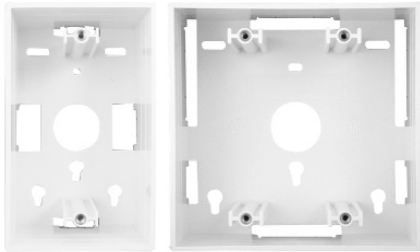

Flush Mount Telco/Coax Plates and Boxes White

Part Number	Description
D2151	6P4C Smooth Flush Mount Jack
D2152	Duplex 4C X 4C 6P4C Smooth Flush Mount Jack
D2155	CATV Smooth Flush Mount Jack with F81 Connector
D2156	CATV Smooth Flush Mount Jack with Dual F81 Connector
D2157	Combo 4C x CATV Flush Mount Jack with F81 Connector
D2149	4C Jack for Wall Mount Phone
D0711	Décor Style Faceplate with HDMI Connector
D2161	6P4C Surface Mount Jack
D2162	Duplex 4C Surface Mount Jack
D0721	Single Gang 1.89" Depth Box White
D0722	Double Gang 1.89" Depth Box White

Mod Plugs & Connectors

Part Number	Description
D0005	Modular Plug 6P4C for Solid Wire RJ 11
D0006	Modular Plug 6P6C RJ12
D0007	Modular Plug Cat 6 8P8C for Solid/Stranded Wire RJ45
D0008	Modular Plug 8P8C Solid Wire RJ45
D0018	Modular Plug 8P8C Stranded Wire RJ45
D0002	UR Connector 3 Wire Butt Connector, Red, 100 Box
D0001	B-Connectors for Low Voltage Connections
D3914	14 ft. Telephone Cable Extension Silver Satin
D0601	2 Way Splitter 5-900 MHZ Performance CATV